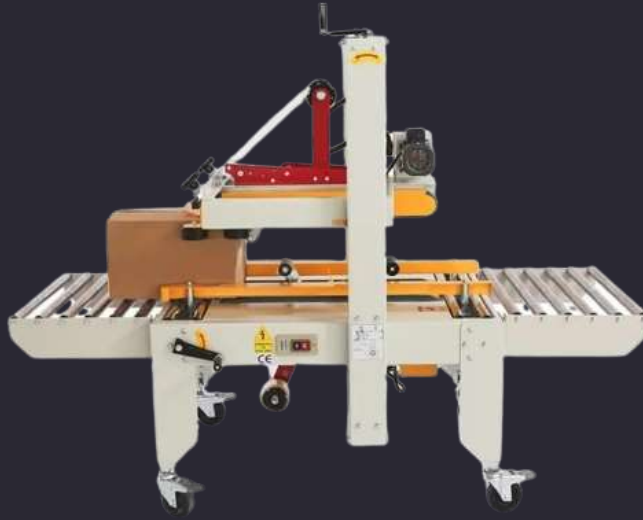

# Carton Sealer

Model	FXJ 6050	FXJ 5050
Power	180 Watt	180 Watt
Type	Semi-Automatic	Semi-Automatic
Max. Carton Size	50cm * 60cm	50cm * 50cm
Min. Carton Size	15cm * 12cm	10cm x 10cm
Speed (m/min )	20	20
Max Output ( carton/min )	30	30
Width of tape	3,6cm/4,8cm/5cm/6cm	3,6cm/4,8cm/5cm/6cm
Machine Size	163 x 80 x 133 Cm	166 x 85 x 126 cm
Net Weight	145 Kg	120 Kg